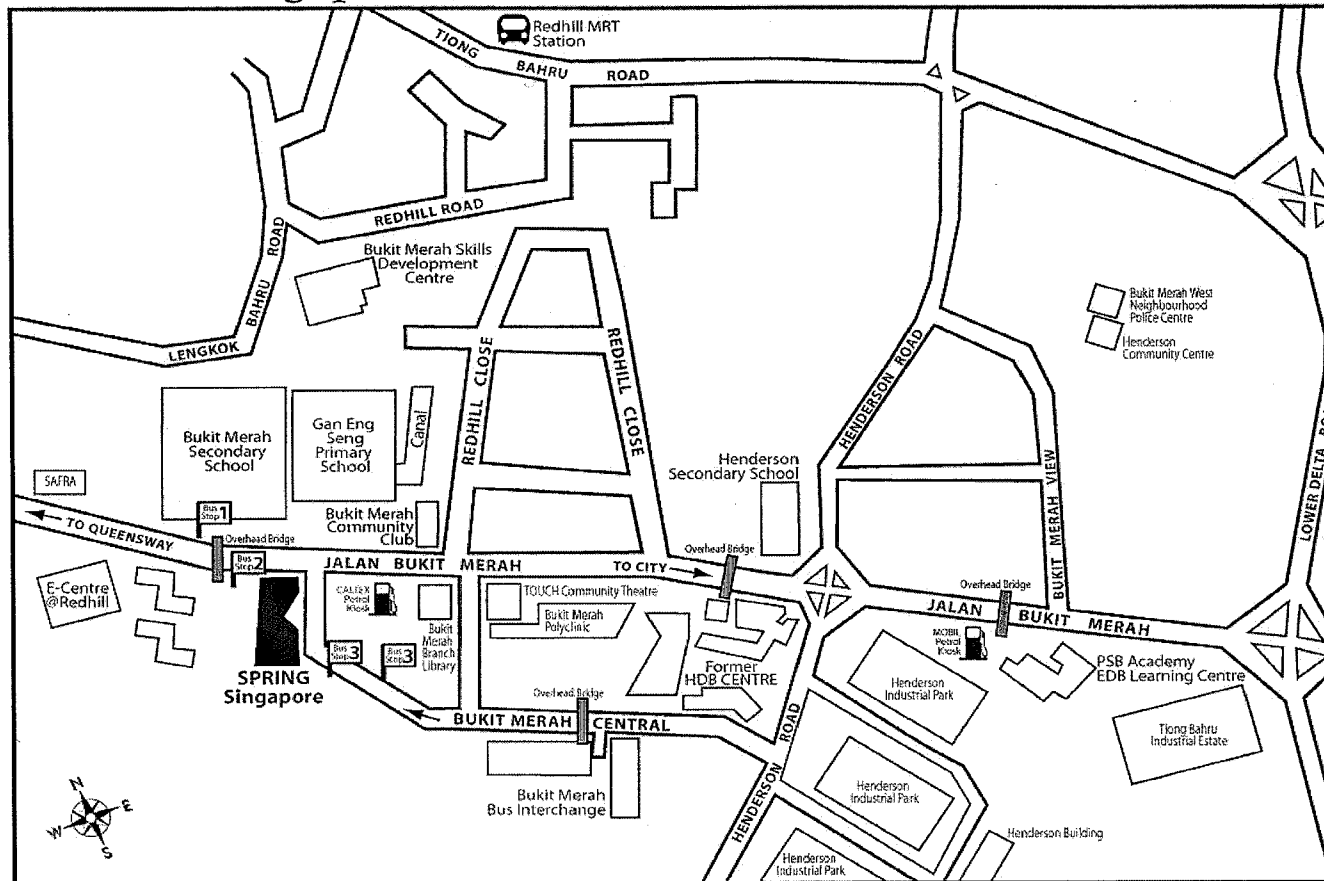

## IMPORTANT NOTE:

This examination venue is applicable for examinations dates from 23 Sep 2008 to 25 Sep 2008

## SPRING Singapore (Bukit Merah)

### Information Guide to SPRING Singapore

-  Bus Stop 1  
Bus Service No. 14, 147, 196 (SBS) and 855, 961 (TIBS)
-  Bus Stop 2  
Bus Service No. 14, 123, 139, 147, 153, 196, 197, 198 (SBS) and 855, 961 (TIBS)
-  Bus Stop 3  
Bus Service No. 123, 139, 153, and 198 (SBS)